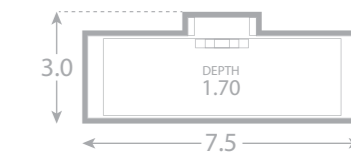

All measurements approximate overall.