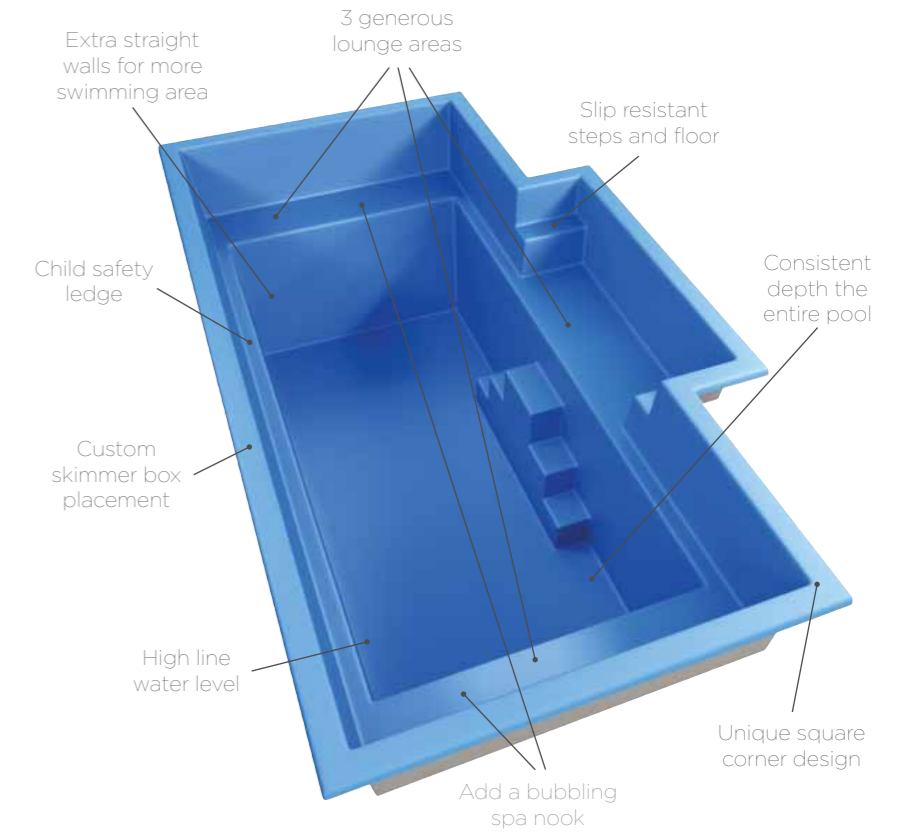

# Nirvana

Upmarket and fun, the Nirvana fibreglass pool is a great choice for those seeking a small compact plunge pool or courtyard pool for their outdoor living space and entertaining area.

With its generous lounging areas and full depth, you can sit back and cool off whilst watching the kids play. A heater fitted to this pool will also give you a winter mega spa.

The Nirvana is an impressive combination of style, functionality and design excellence.

★ LIFETIME ★  
STRUCTURAL WARRANTY

**A380 SUPERFRAME**  
ADVANCED TECHNOLOGY

All measurements approximate overall.