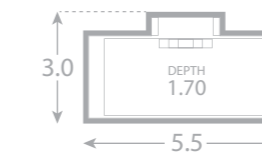

All measurements approximate overall.