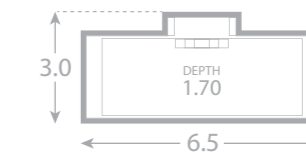

All measurements approximate overall.