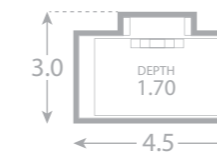

All measurements approximate overall.