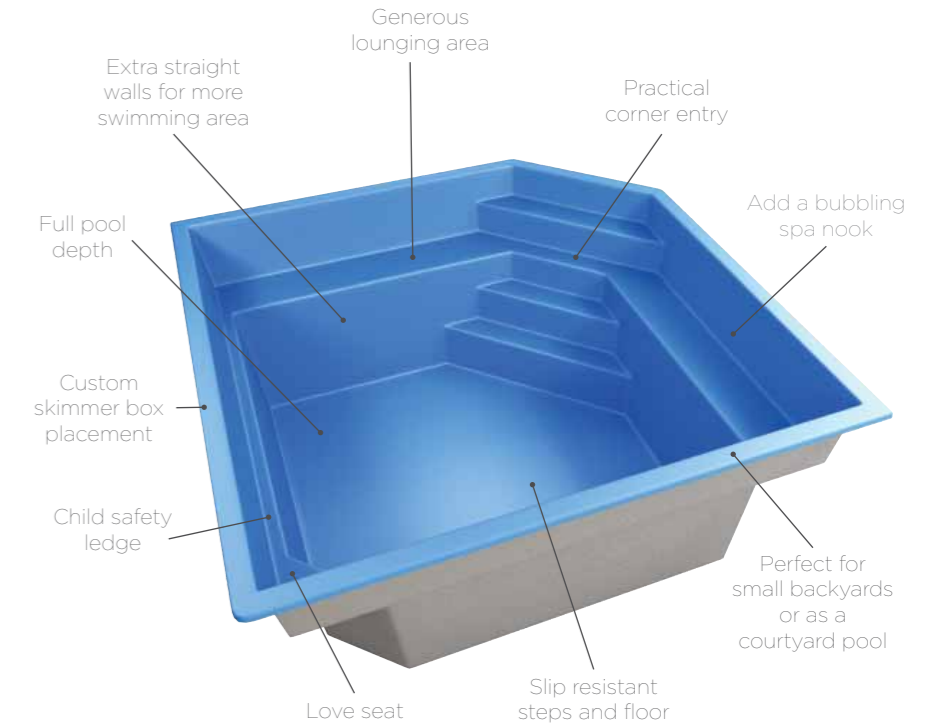

Versace

Our designer inspired Versace plunge pool is the ultimate party pool. With its full pool depth, extensive relaxation and lounging area, it is the perfect choice to cool off in summer.

Add a heater and spa jets to have a mega spa that can be used in both winter and summer.

The smart design allows easy access to a full depth pool, ideal for smaller backyards or courtyards to create your own private oasis.

★ LIFETIME ★
STRUCTURAL WARRANTY

A380 SUPERFRAME
ADVANCED TECHNOLOGY

All measurements approximate overall.