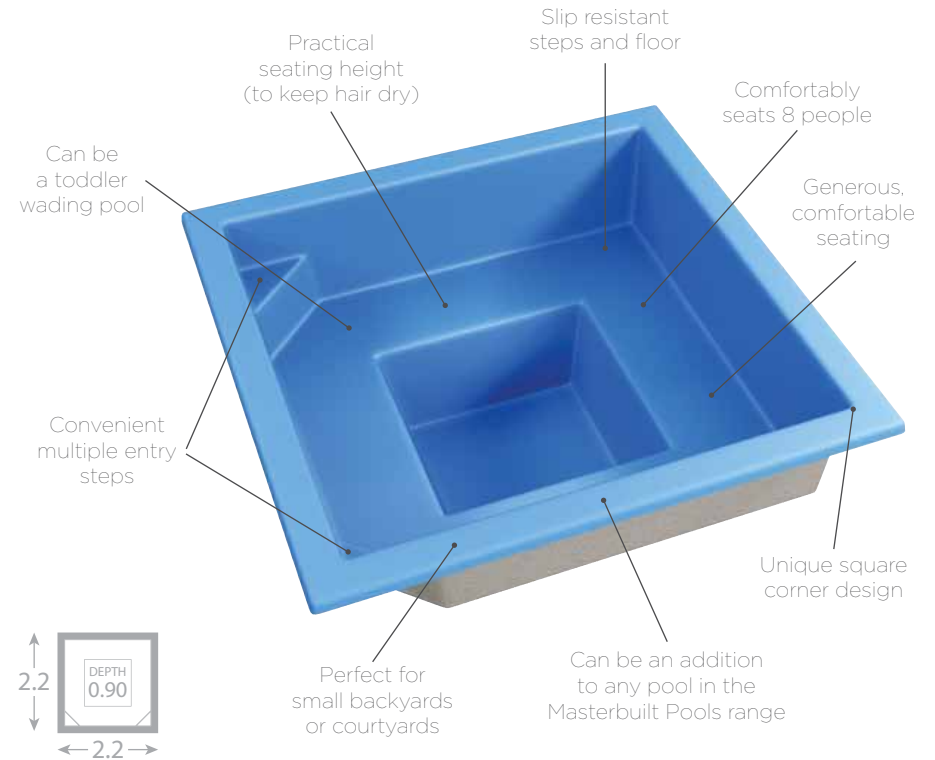

Square Spa

This cleverly designed spa can be added to any Masterbuilt Pool, in any position that you desire. It can also be stepped up from the pool to look like a podium while the water cascades over the spillway & into the pool.

With our full airbed and optional therapeutic back jets, this really is true luxury that can be used all year round.

★ LIFETIME ★
STRUCTURAL WARRANTY

A380 SUPERFRAME
ADVANCED TECHNOLOGY

All measurements approximate overall.