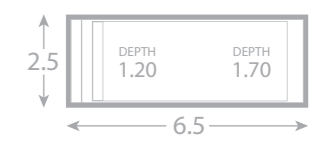

All measurements approximate overall.