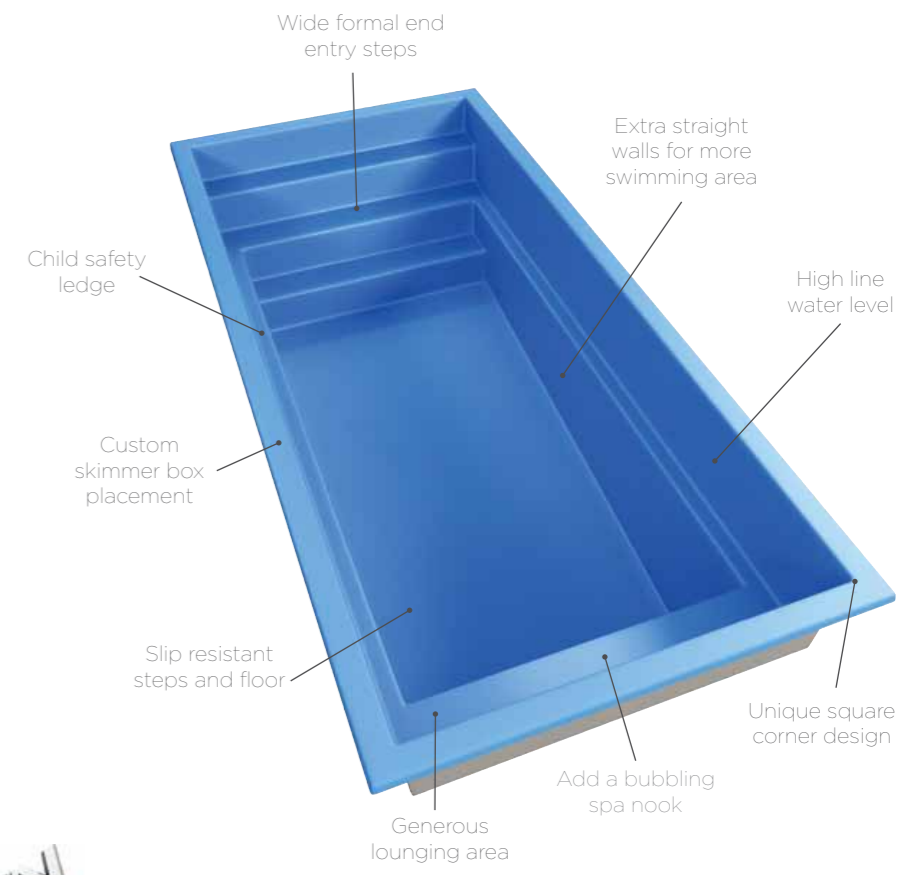

Davinci

An absolute work of art. If you are restricted by width but want a full depth, full length family size pool, this is the one for you.

With the wide end entry steps, relaxation and lounge zone at the deep end this pool is not only practical but aesthetically pleasing.