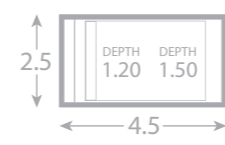

All measurements approximate overall.