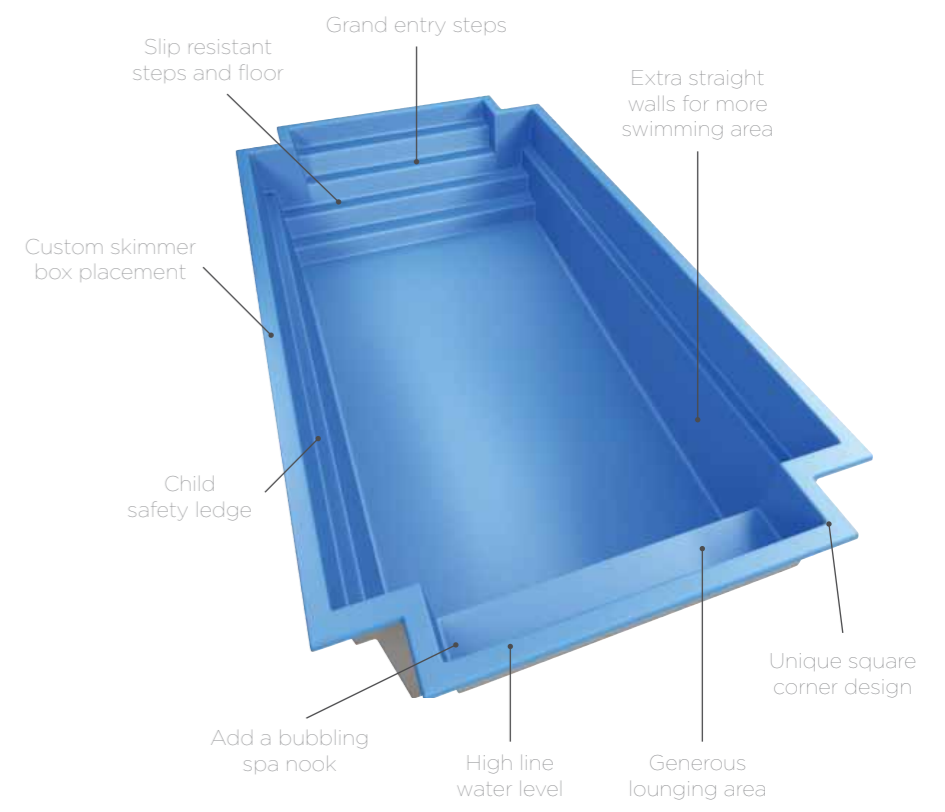

Classic

The Classic pool design creates the perfect outdoor space for a large family that loves to entertain.

The sleek and simple lines create a sophisticated look to complement your home and surroundings.

It's large grand entry steps and lounging area offer a great relaxation zone plus provides additional safety for children.

The Classic pool is our top-of-the-range fibreglass pool for those who are looking for a touch of class to complement your outdoor living space. It's the perfect addition to any modern, contemporary or traditional styled home.