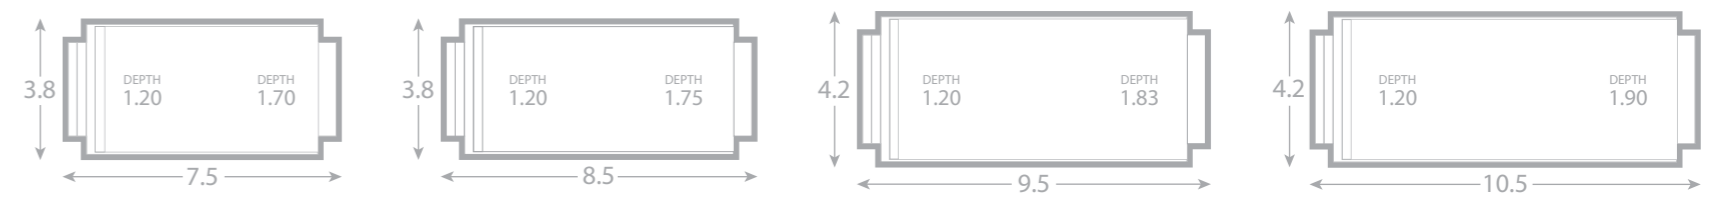

★ LIFETIME ★
STRUCTURAL WARRANTY

A380 SUPERFRAME
ADVANCED TECHNOLOGY

All measurements approximate overall.