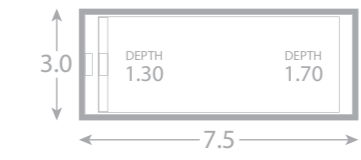

All measurements approximate overall.