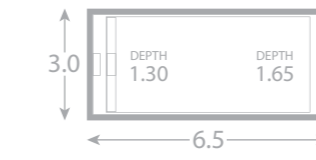

All measurements approximate overall.