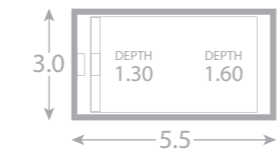

★ LIFETIME ★
STRUCTURAL WARRANTY

A380 SUPERFRAME
ADVANCED TECHNOLOGY

All measurements approximate overall.